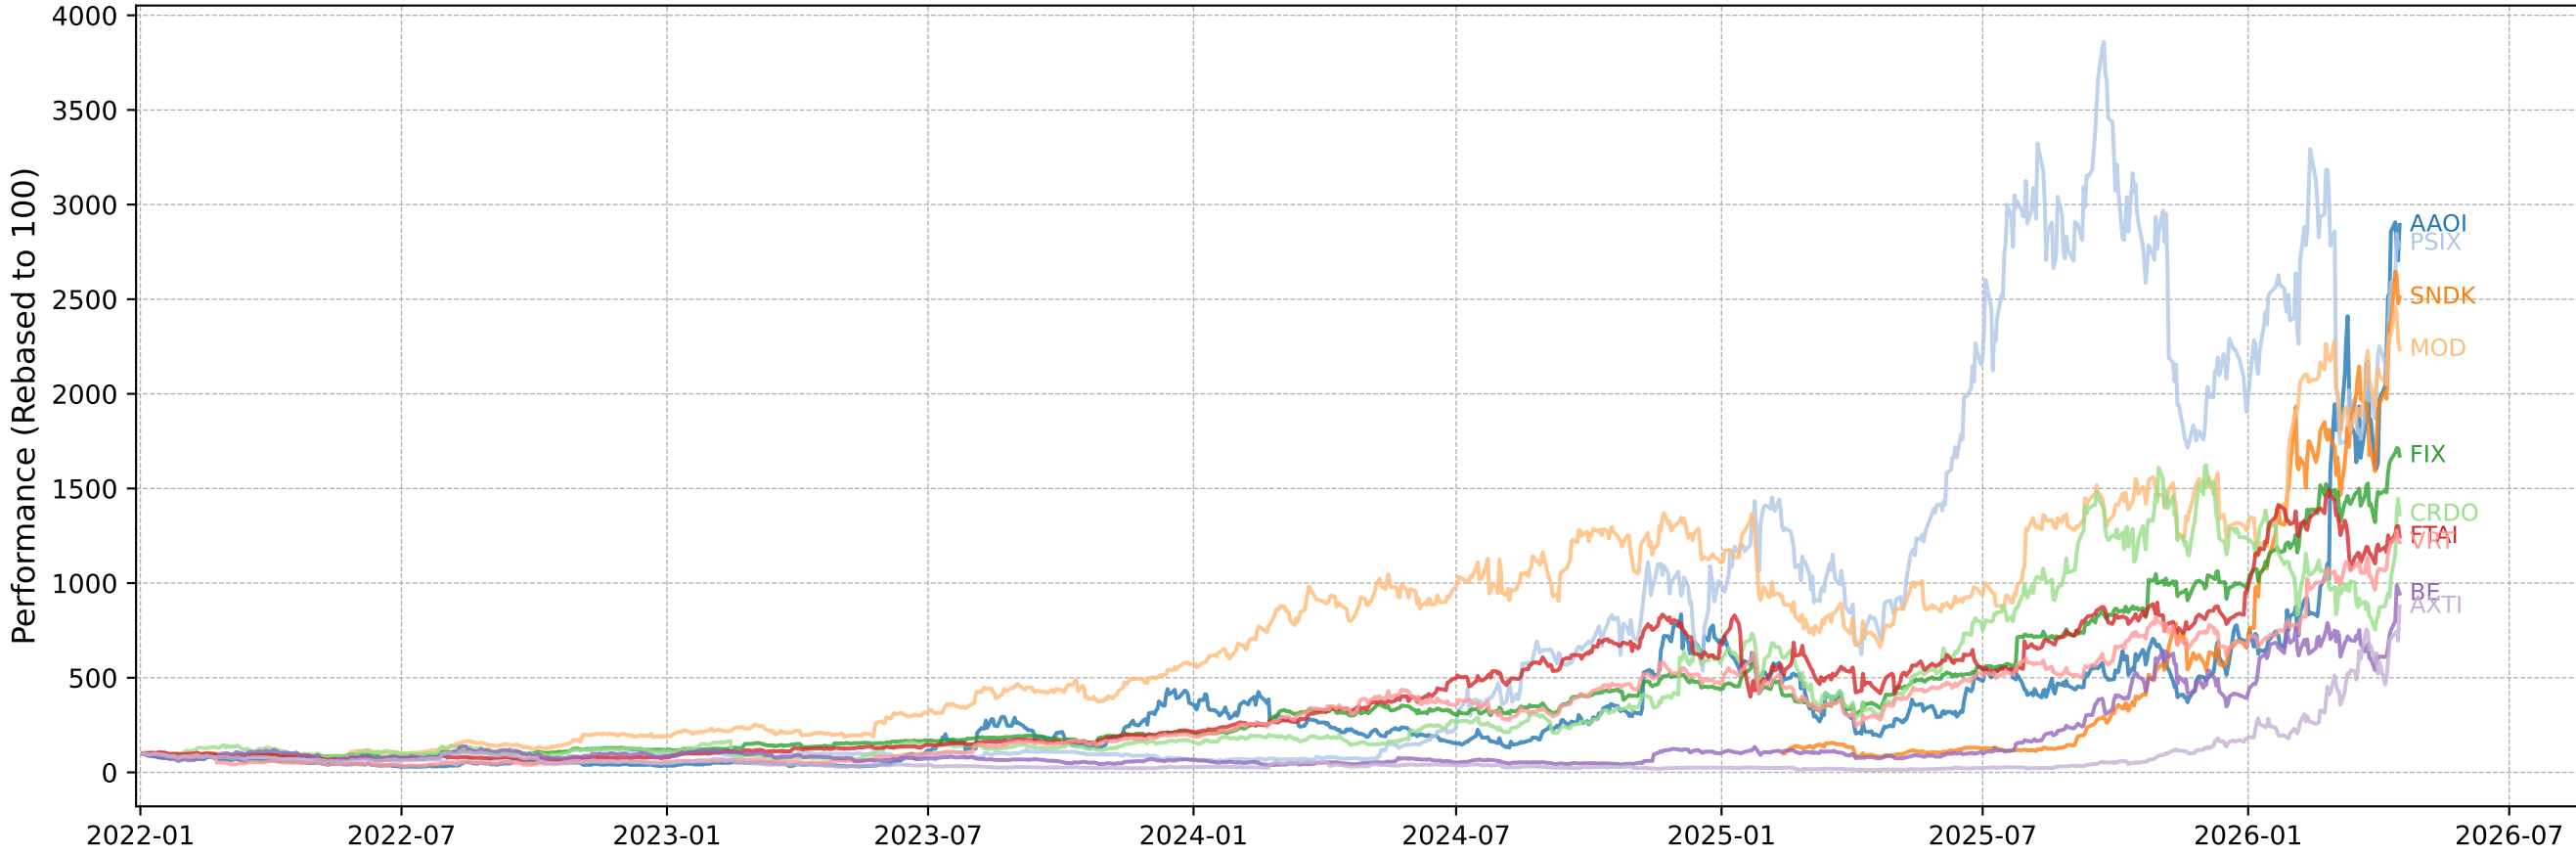

Platform Index Analysis: AI Supply Chain

AI Supply Chain Index (Equal-Weighted, Rebased to 100)

Top 10 Performing Constituents in AI Supply Chain

PCA skipped: need at least two non-empty category indices with overlapping history.